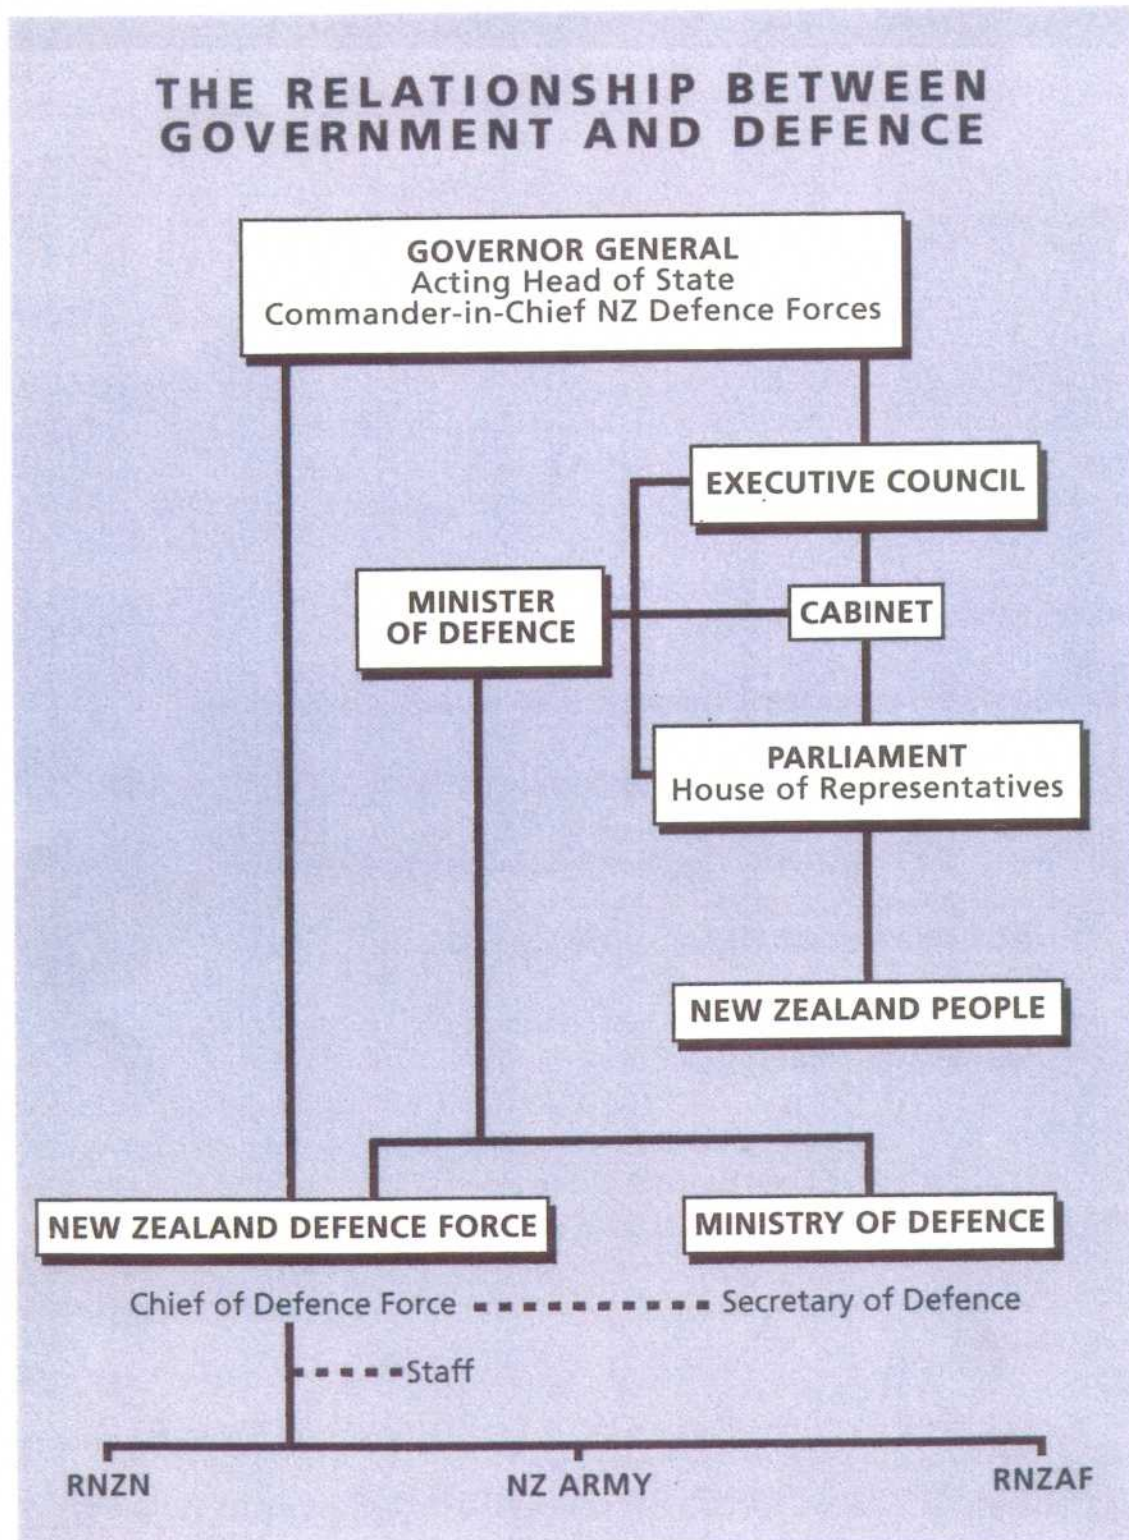

APPENDIX 7: FLOW-CHART DESCRIBING THE RELATIONSHIP BETWEEN GOVERNMENT AND DEFENCE

Note 1: Refer to DM34 for a more detailed description of the authority relationships that exist between government organs, the Ministry of Defence and the New Zealand Defence Force, and for detail of the organisation of Defence Headquarters.